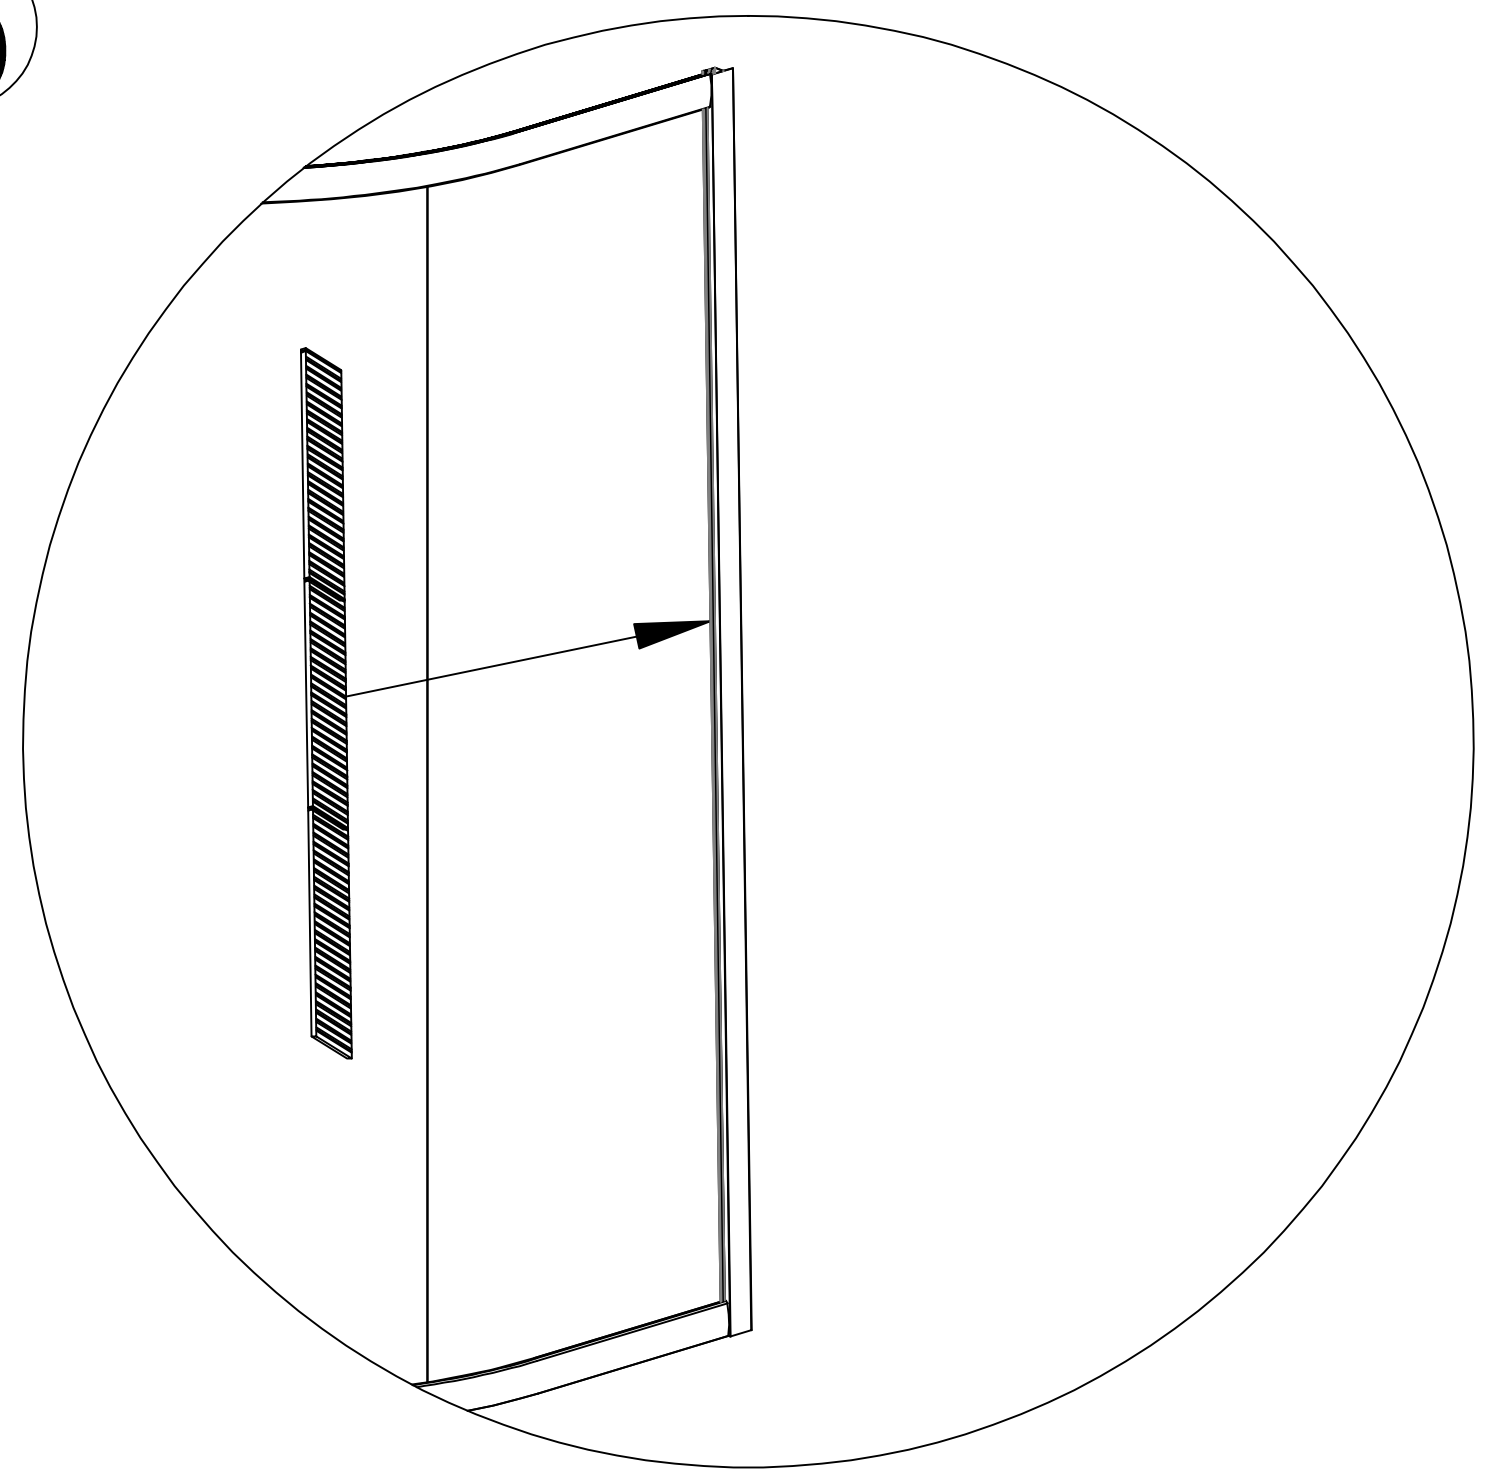

2

a

b

c

由 Autodesk 教育版产品制作

由 Autodesk 教育版产品制作