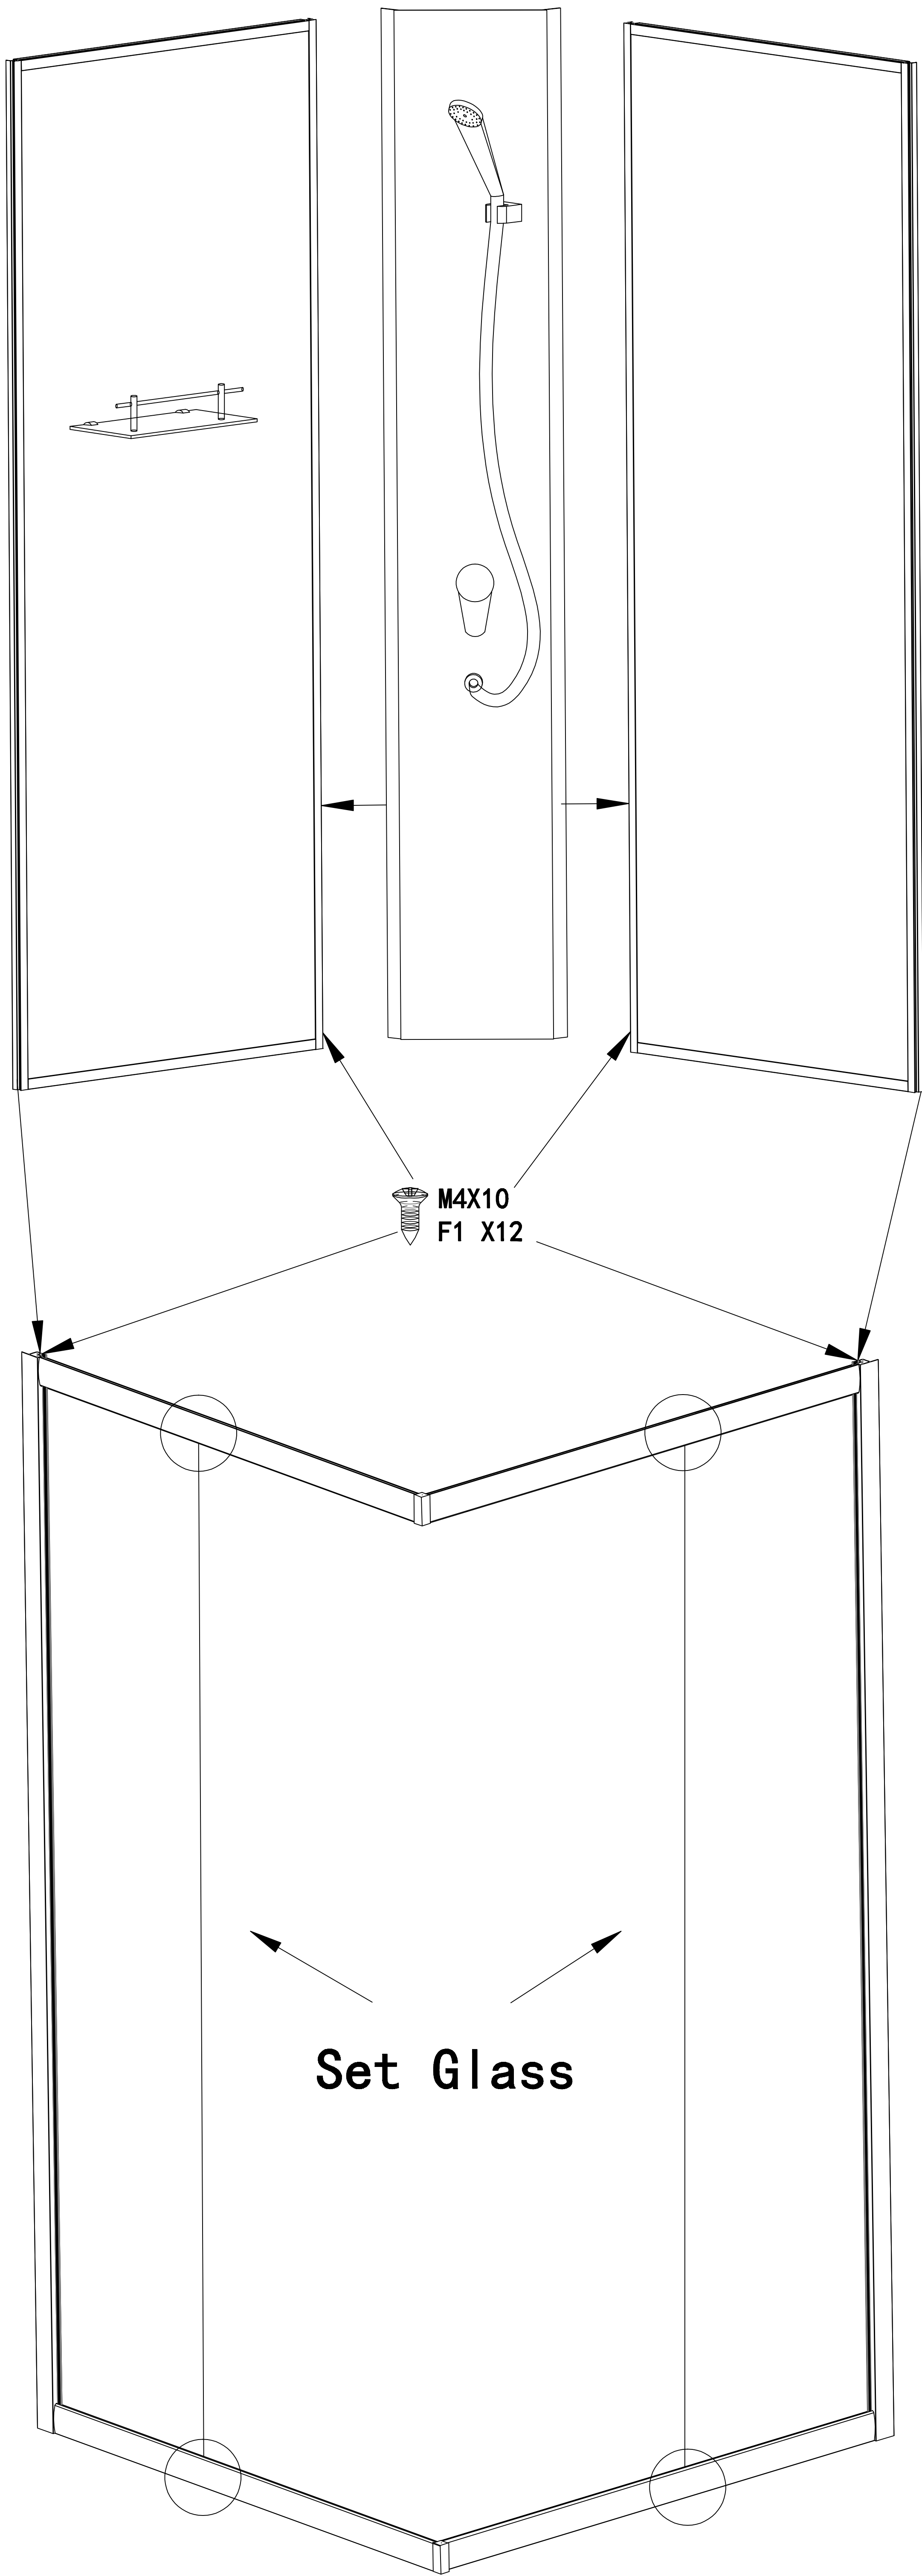

# THE WHOLE BATHROOM Instruction Book

**P1SQ**

A1		X2	E1		M4X30	X8	K1		X4
B1		X2	F1		M4X10	X20	L1		X4
C1		X2	G1		M4X12	X8	M1		X8
D1		X2	H1		M4X16	X2	N1		X4
P		X2	I1			X4	O1		X2

## IN BATHROOM

A2		X1	Commodity Shelf
B2		X1	Bibcock
C2		X1	Connector
D2		X1	Hosepipe
E2		X1	Shower Pedestal
F2		X1	Leather Hose

## IN GLASS/STELE

Commodity Shelf

Back glass  
2

Shower Pedestal

Bibcock

Connector  
Hosepipe

STELE

Set Glass

Door Glass

Back glass  
1

M4X12  
G1 X4

Pathway

TRAY

Frame

1

2