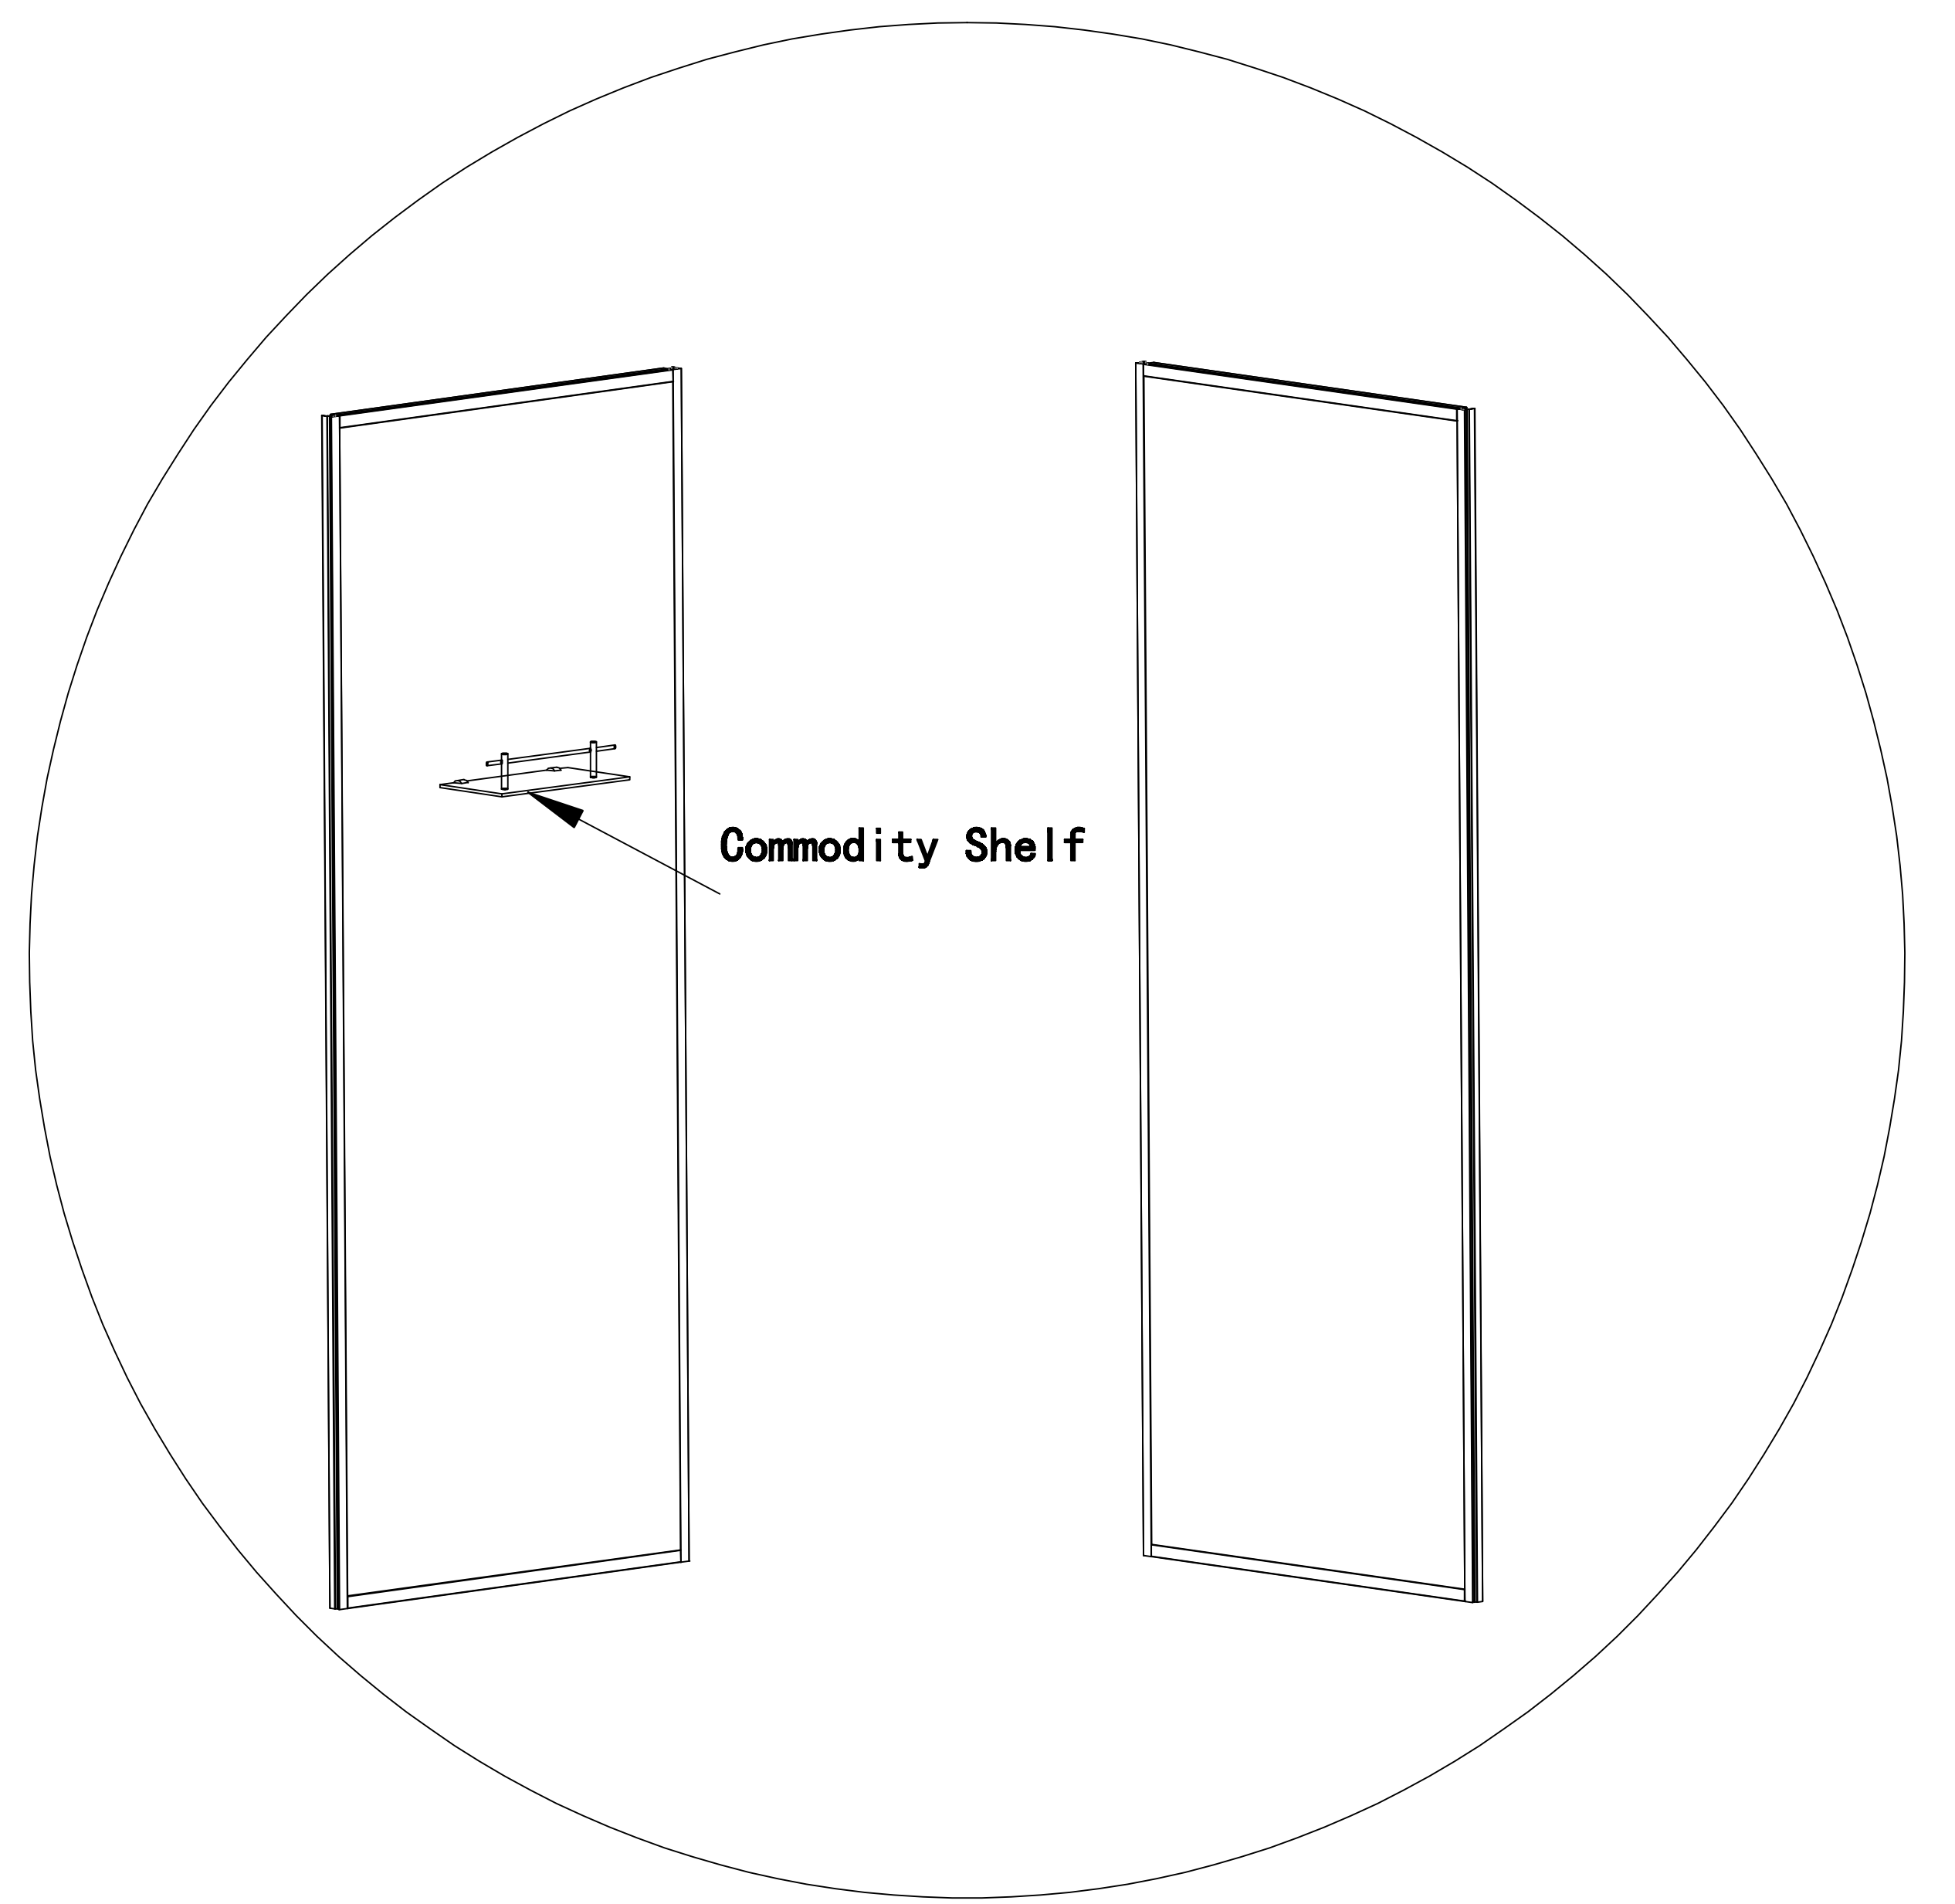

2

a

b

c

由 Autodesk 教育版产品制作

由 Autodesk 教育版产品制作