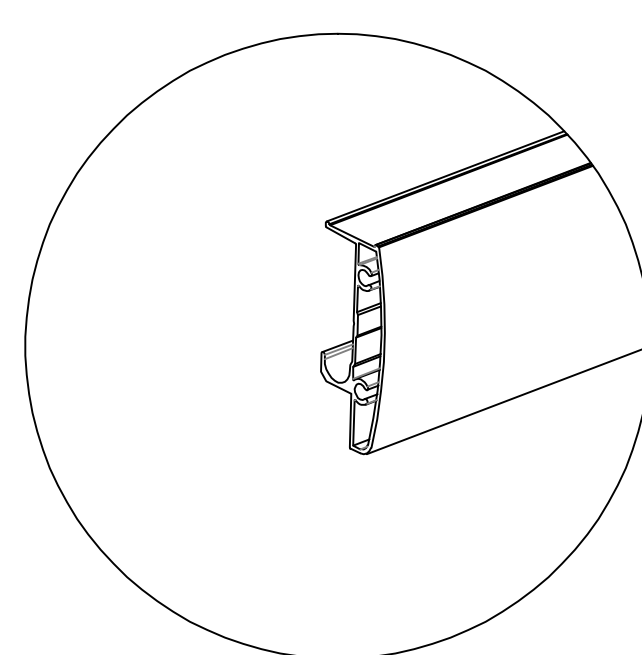

## IN GLASS/STELE

Commodity Shelf

Back glass  
2

Shower Pedestal

Bibcock

Connector  
Hosepipe

STELE

Set Glass

Door Glass

Back glass  
1

M4X12  
G1 X4

Pathway

TRAY

Frame

1

2