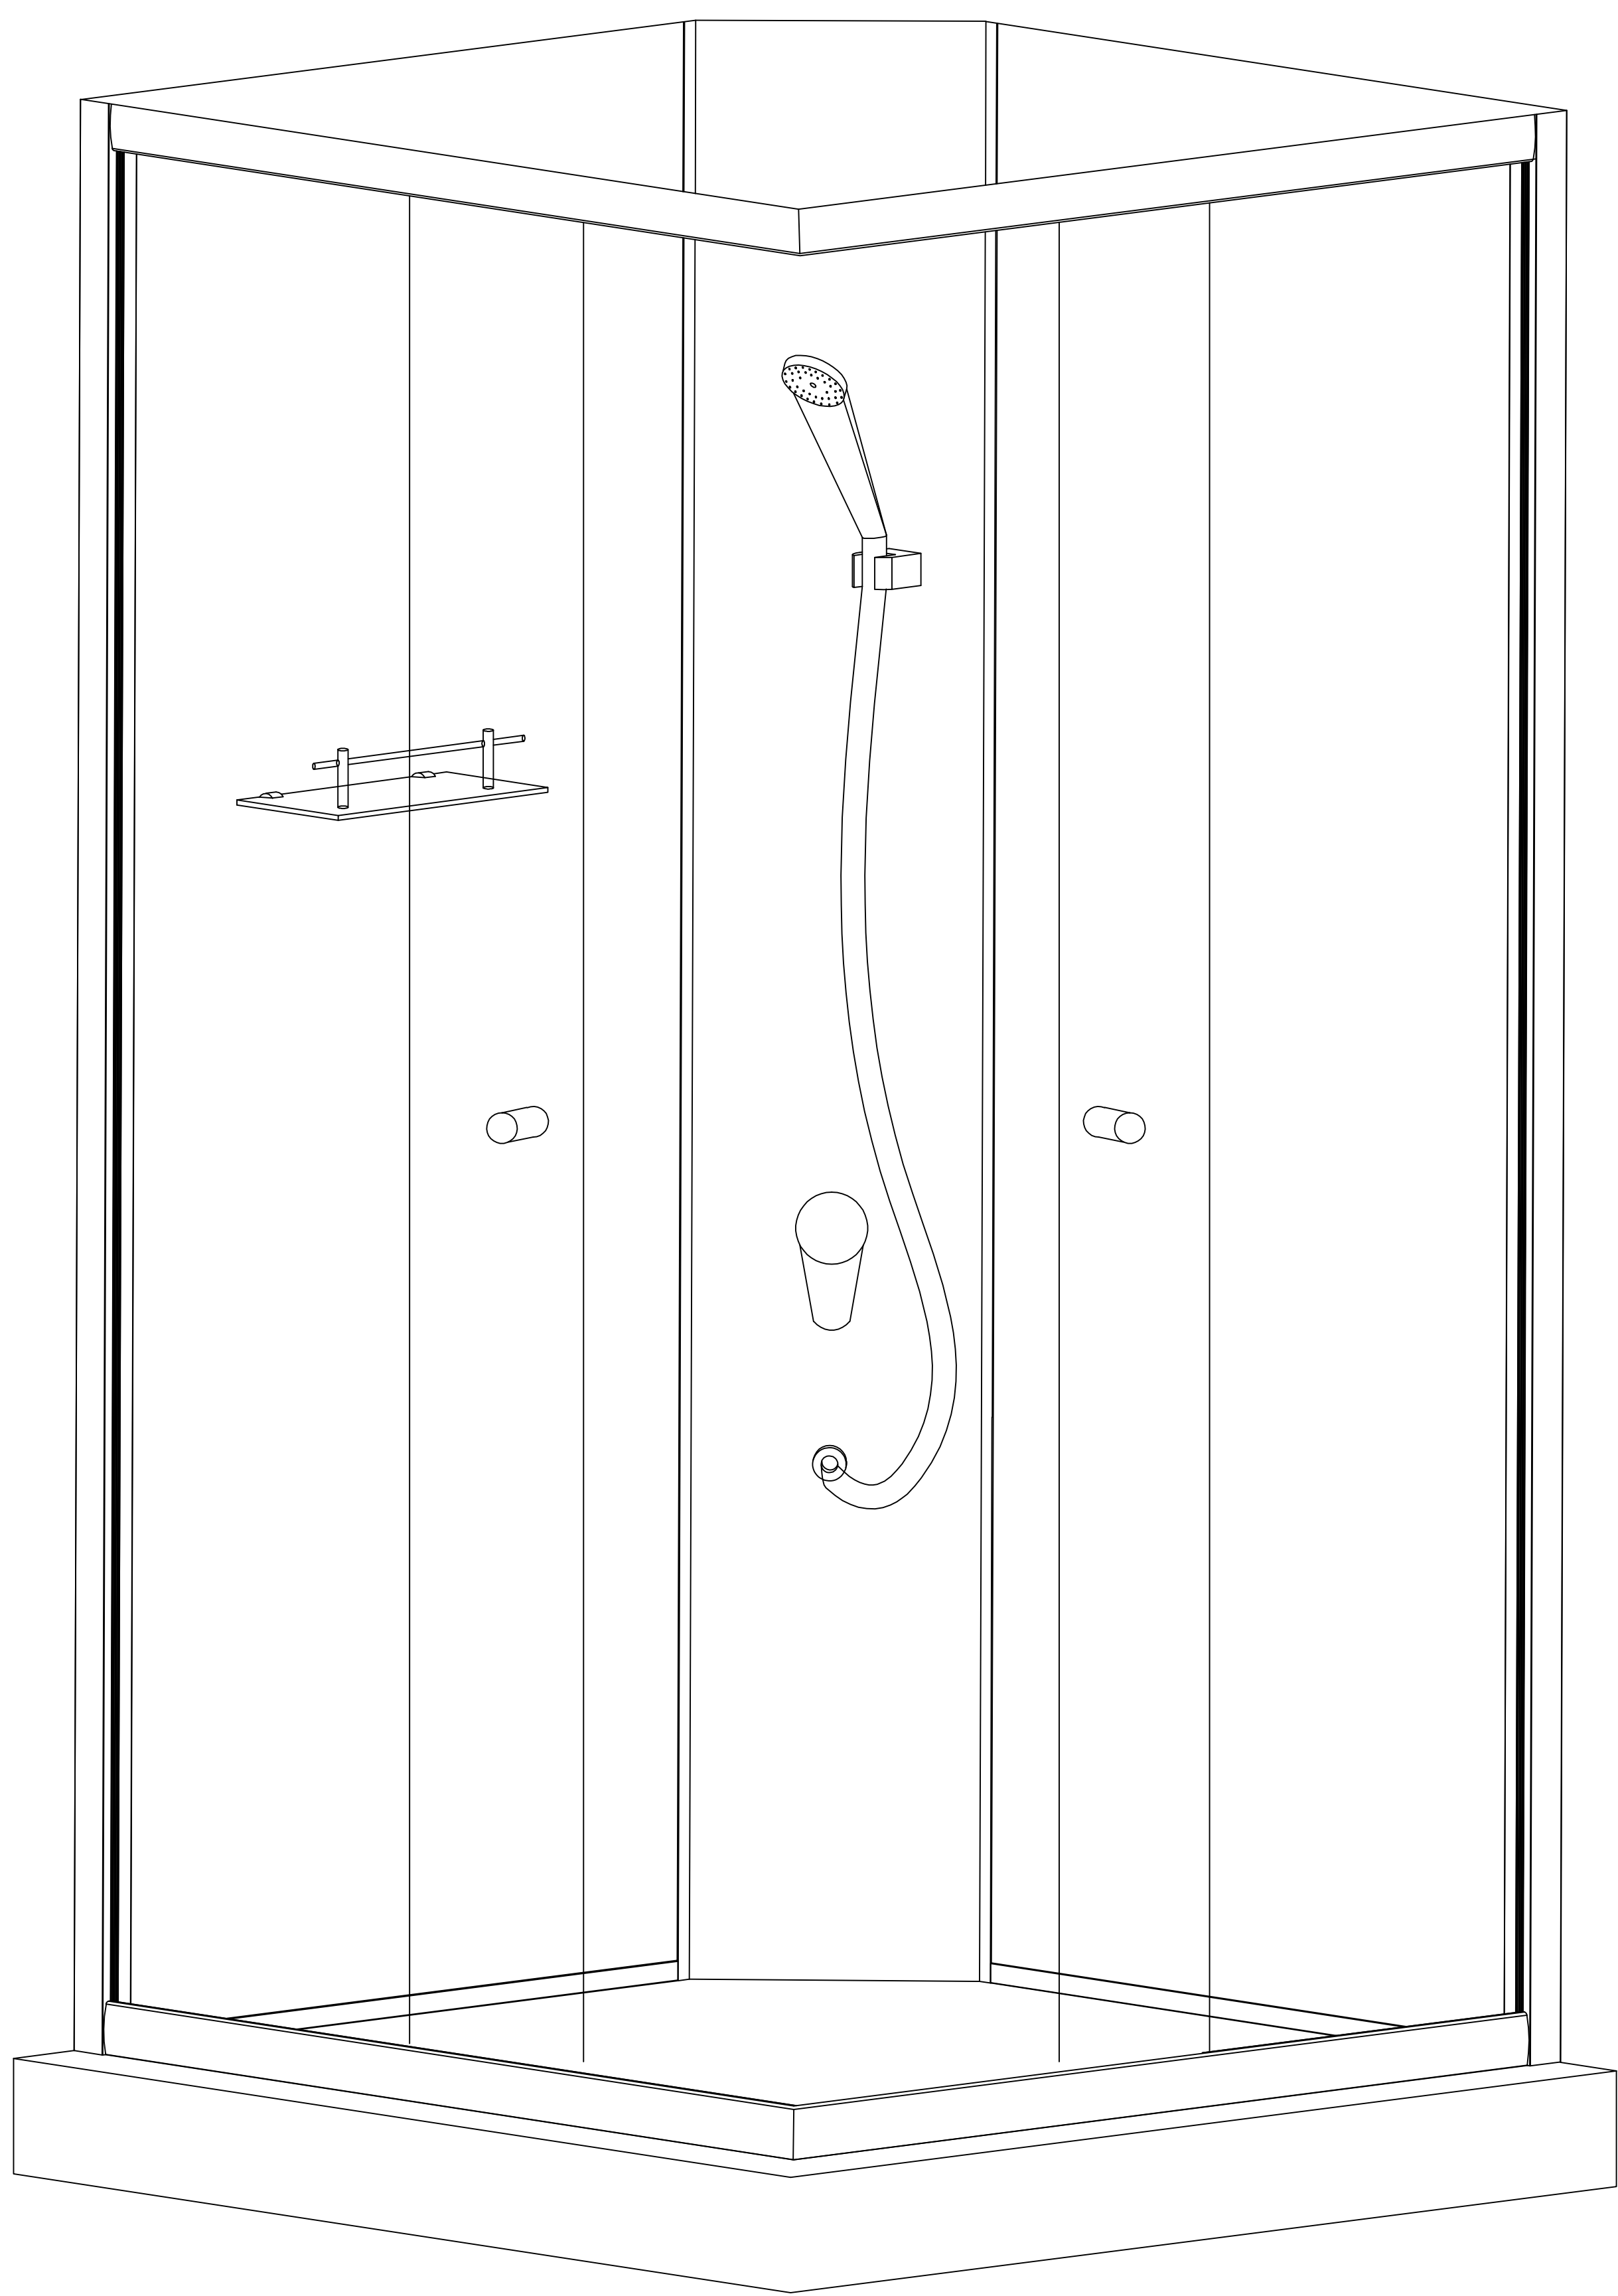

# THE WHOLE BATHROOM Instruction Book

**P1SQ**

A1		X2	E1		M4X30	X8	K1		X4
B1		X2	F1		M4X10	X20	L1		X4
C1		X2	G1		M4X12	X8	M1		X8
D1		X2	H1		M4X16	X2	N1		X4
P		X2	I1			X4	O1		X2

## IN BATHROOM

A2		X1	Commodity Shelf
B2		X1	Bibcock
C2		X1	Connector
D2		X1	Hosepipe
E2		X1	Shower Pedestal
F2		X1	Leather Hose

## IN GLASS/STELE

Commodity Shelf

Back glass  
2

Shower Pedestal

Bibcock

Connector  
Hosepipe

STELE

Set Glass