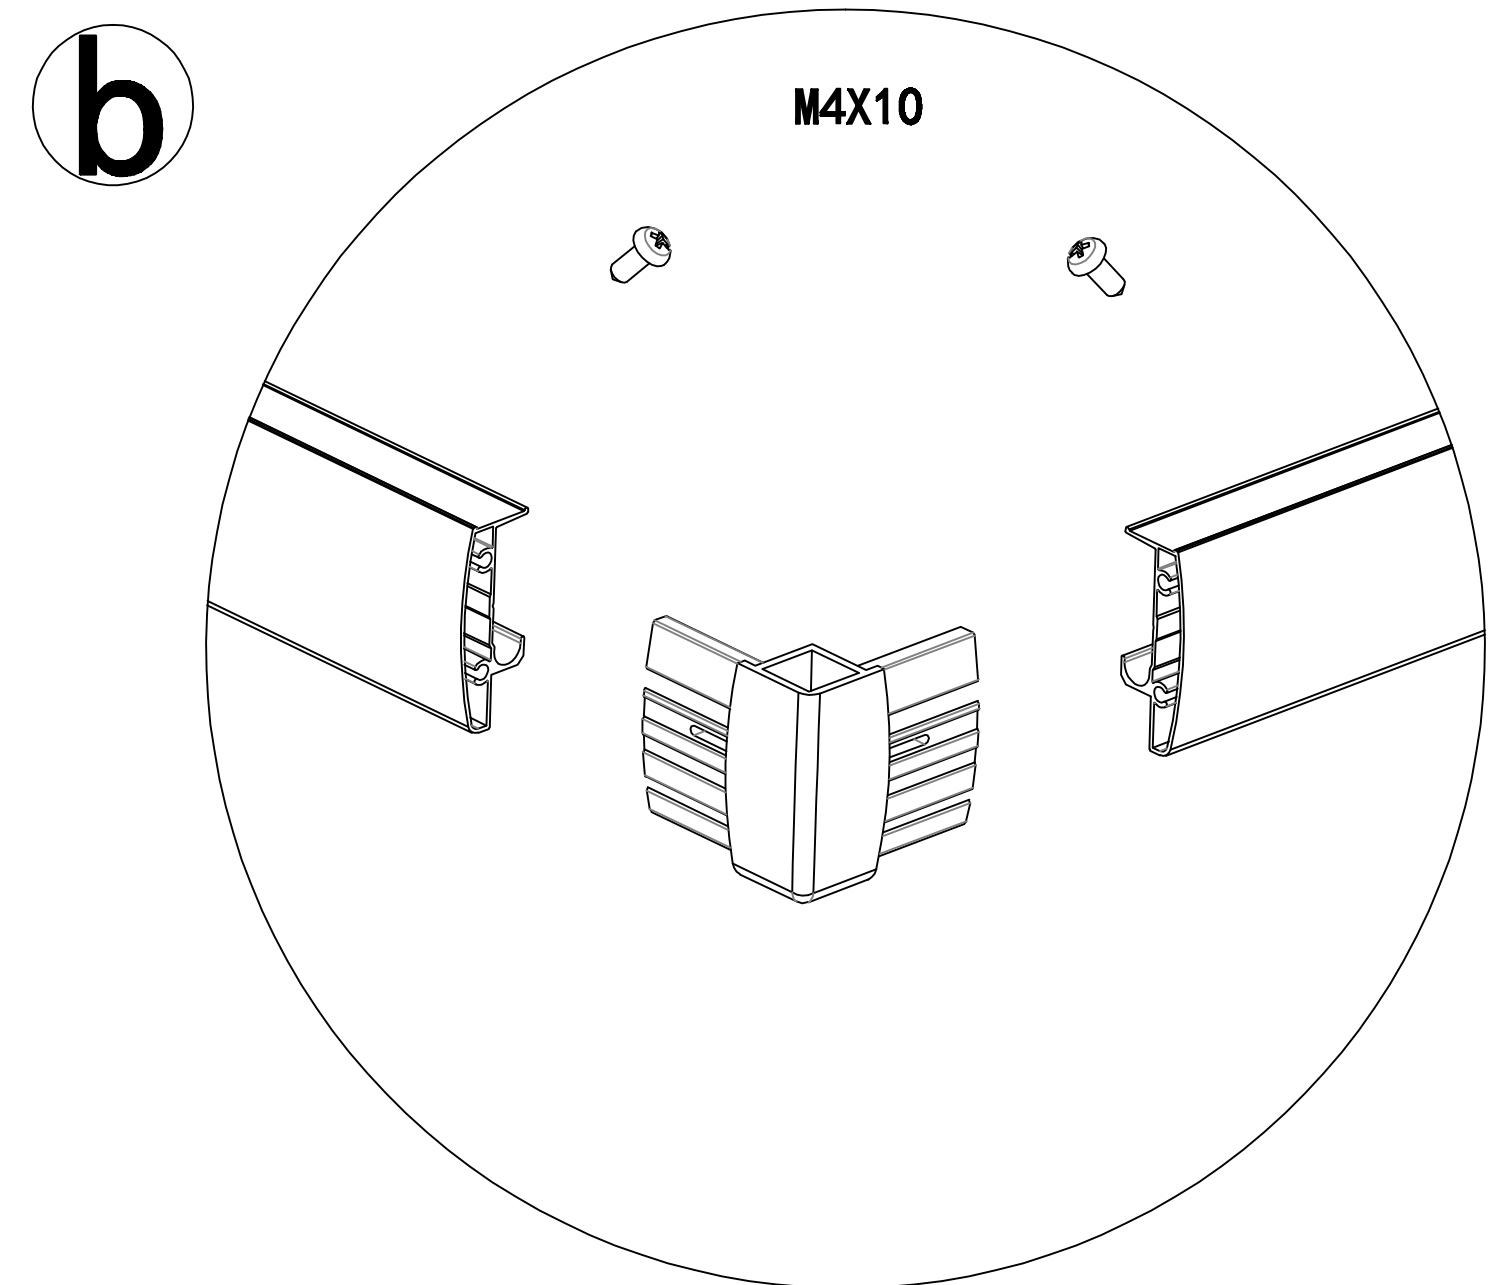

## IN GLASS/STELE

Commodity Shelf

Back glass  
2

Shower Pedestal

Bibcock

Connector  
Hosepipe

STELE

Set Glass

Door Glass

Back glass  
1

M4X12  
G1 X4

Pathway

TRAY

Frame

1

2